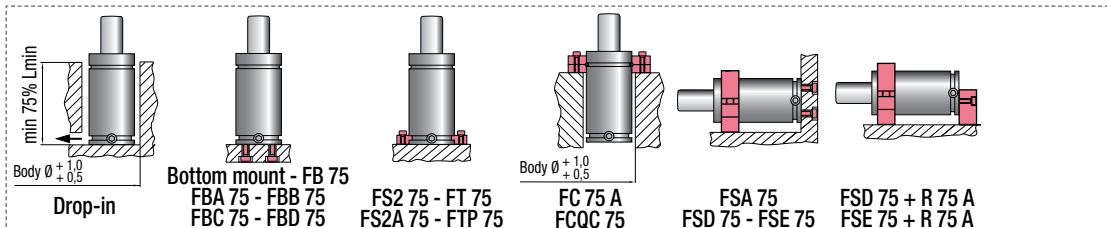

HOW TO ORDER

p. 157

INSTALLATION GUIDELINE

p. 205