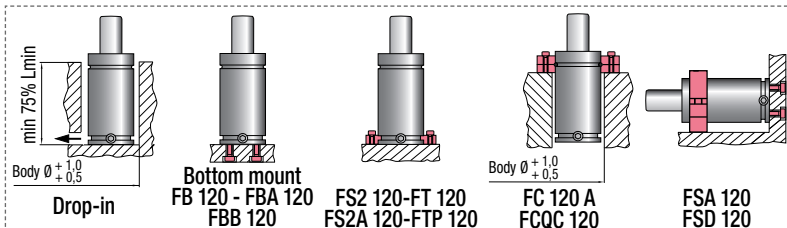

HOW TO ORDER

Hand icon p. 157

INSTALLATION GUIDELINE

Hand icon p. 205