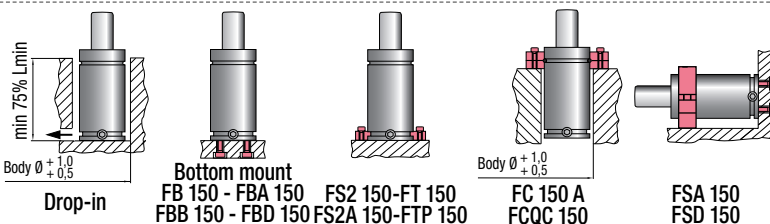

HOW TO ORDER

Hand icon p. 157

INSTALLATION GUIDELINE

Hand icon p. 205