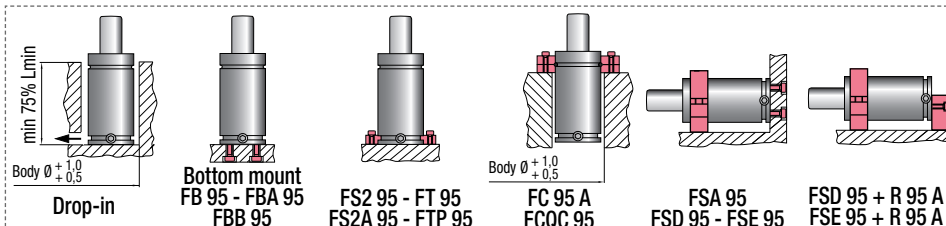

HOW TO ORDER

p. 95

INSTALLATION GUIDELINE

p. 205