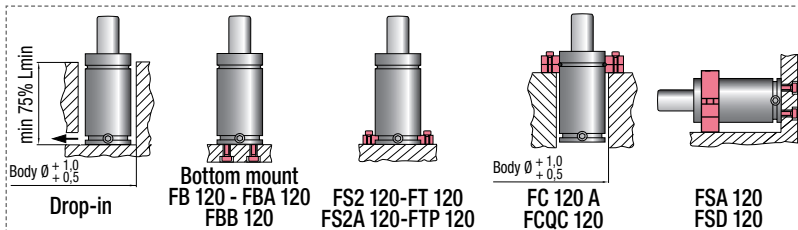

HOW TO ORDER

p. 95

INSTALLATION GUIDELINE

p. 205