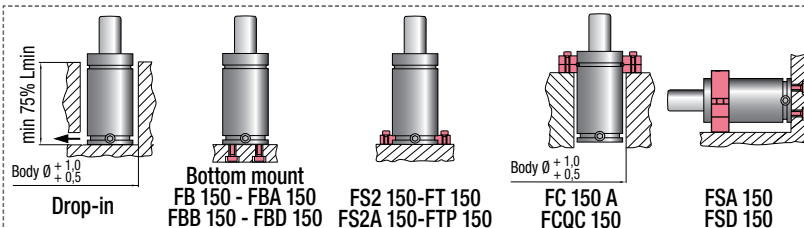

HOW TO ORDER

p. 57

INSTALLATION GUIDELINE

p. 205